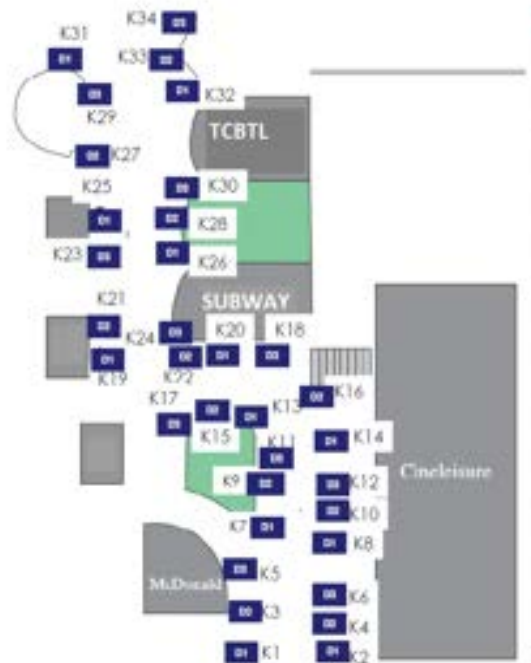

Digital- TV Wall
Media Rate: \$250
Duration: Daily

Screen Size	2.M x 1.4M H, 55"
Operating Hours	12Hours (10AM – 10PM daily)
Duration of Video	60s
Loop	16 times / day (47Mins Loop)
Display File Format	All kinds of pictures and videos

Pillar	Height	Pillar	Height
K1	3.37	K18	3.06
K2	2.98	K19	3.08
K3	3.68	K20	2.45
K4	3.10	K21	3.06
K5	3.60	K22	3.37
K6	3.47	K23	3.77
K7	2.90	K24	3.20
K8	2.93	K25	2.84
K9	3.61	K26	4.33
K10	3.20	K27	3.90
K11	3.95	K28	3.33
K12	2.85	K29	3.16
K13	3.85	K30	3.63
K14	3.24	K31	2.80
K15	2.90	K32	2.90
K16	2.94	K33	3.06
K17	2.86	K34	3.10

Advertising Panels

Media Rate: \$2,000
Duration: 4 Weeks

Location	Material	Dimensions	Unit
Bandstand	UV Printed Backlit	1.125 x 1.725M (H)	1 Side
Level 2 Escalator	UV Printed Backlit	1.125 x 1.725M (H)	1 Side
Level 2 Drop Off Point	UV Printed Backlit	1.125 x 1.725M (H)	1 Side

Location	Unit
Level 2 – Level 3	1 Set 1 Direction (4pcs)
Level 3 – Level 4	1 Set 1 Direction (4pcs)
Level 4 – Level 5	1 Set 1 Direction (4pcs)

Lift Door Stickers

Duration: 4 Weeks

Location	Rate
Passenger Lift	\$300
Service Lift	\$800